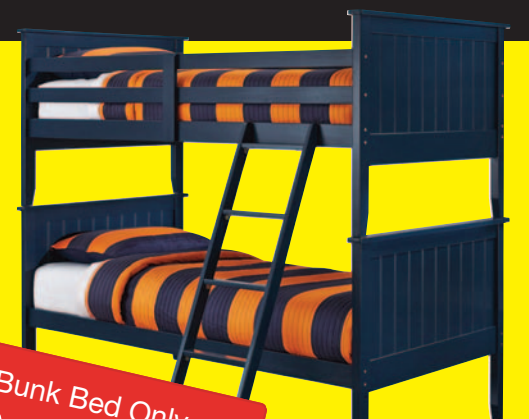

WE ARE HAVING A FURNITURE LIQUIDATION SALE!!!

Sofa & Lovseat
\$599

WE BEAT ANY PRICE!

Bunk Bed Only
\$349

\$199

Benchcraft Sectional
\$799

5Pc Dining Set
\$499

\$249